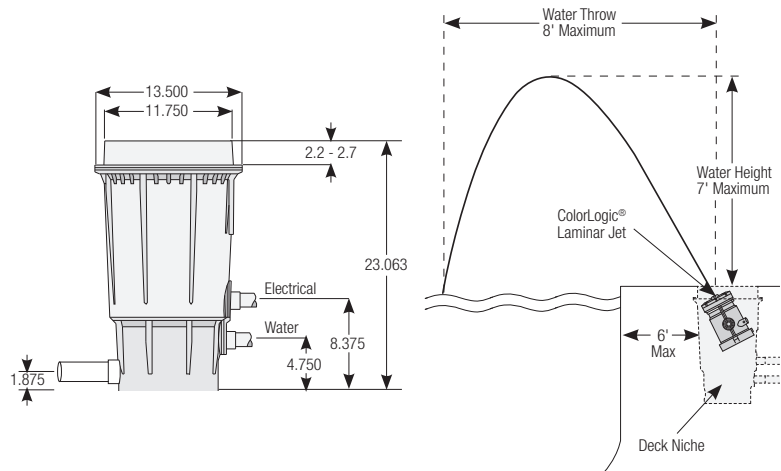

## SIMPLIFIED INSTALLATION

ColorLogic Laminars take the work out of installation with an industry-exclusive height-adjustable cover that ensures perfect alignment even after settling. Plus, with fewer dedicated valves and lines, ColorLogic Laminars save time and money too.

## EASY OPERATION AND MAINTENANCE

With a locking stream-angle adjustment mechanism, ColorLogic Laminars make matching stream angles on multiple laminars simple. When pool season is over, their efficient design is quick to disassemble for cleaning and winterization.

### SPECIFICATIONS

Applications	Deck/Patio Garden Planters Landscape
Max. Arc Height & Distance (10gpm)	7' x 8'
Max. Distance from Water	6'
Adjustable Cover Height	•
Ratcheting Angle Adjustment	•
Serviceable Assembly (Winterization)	•
Interchangeable Illumination	•
Compliance	UL, CUL
<b>AVAILABLE MODELS</b>	
WFL100	ColorLogic Laminar
<b>AVAILABLE ACCESSORIES</b>	
GLXWFLLDGRY	Gray Lid, Deck Niche
GLXWFLLDKGRY	Dark Gray Lid, Deck Niche